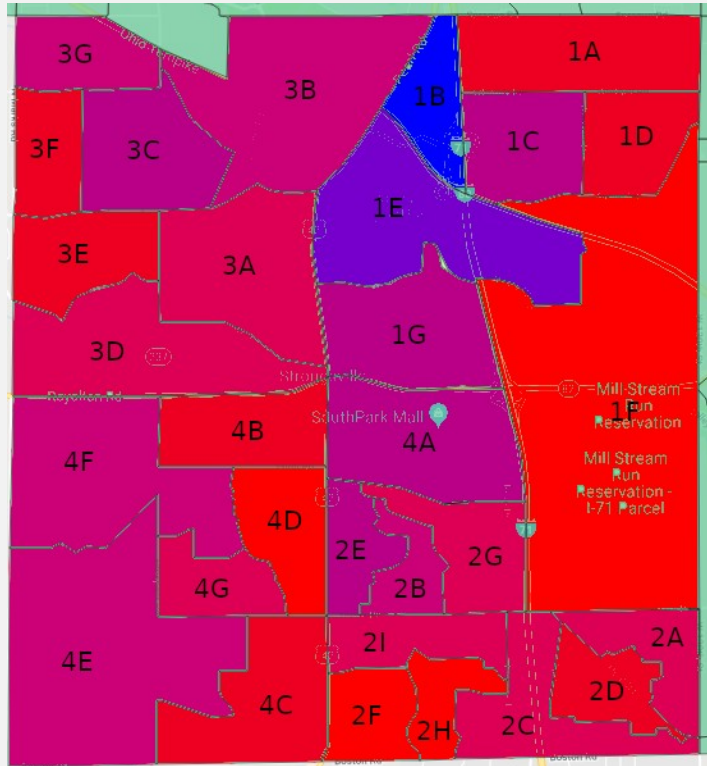

2018 ELECTION RESULTS

Shannon Burns
Strongsville GOP President

Shannon@VictorySolutions.us

440-263-2915

STRONGSVILLE GOP

GOVERNOR - DEWINE

Precinct	Votes	Result	Precinct	Votes	Result
01-F	520	60.1%	03-D	453	53.0%
02-F	366	59.4%	03-A	429	53.0%
02-H	348	59.0%	04-F	339	52.9%
04-D	299	58.5%	04-G	369	52.7%
04-B	462	57.5%	02-E	192	52.6%
03-E	478	57.2%	02-A	339	52.3%
02-D	325	56.3%	04-E	391	51.9%
04-C	469	55.6%	03-B	381	51.1%
01-D	460	55.6%	01-C	358	51.1%
03-F	376	54.9%	01-G	318	50.8%
01-A	414	54.5%	03-C	426	50.7%
02-I	369	54.1%	04-A	377	49.7%
02-C	357	53.9%	03-G	284	49.7%
02-G	344	53.6%	01-E	232	42.0%
02-B	276	53.5%	01-B	115	35.4%

STRONGSVILLE GOP

CONGRESS - GONZALEZ

Precinct	Votes	Result	Precinct	Votes	Result
01-F	518	61.59%	02-A	357	56.49%
02-H	349	61.12%	04-G	385	56.29%
04-D	306	60.83%	03-A	447	56.23%
02-F	368	60.53%	04-F	352	55.61%
02-D	335	59.93%	02-B	281	55.10%
04-B	461	59.87%	04-E	408	54.55%
01-D	468	59.69%	03-G	302	54.22%
01-A	442	59.33%	03-B	395	54.04%
03-F	390	58.91%	02-E	193	53.61%
04-C	480	58.25%	04-A	394	53.24%
03-E	482	58.21%	01-G	326	52.84%
03-D	484	57.76%	03-C	433	52.68%
02-C	372	57.67%	01-C	357	52.12%
02-G	356	57.51%	01-E	249	45.60%
02-I	375	56.65%	01-B	119	37.42%

STRONGSVILLE GOP

SCHOOL LEVY - YES

Precinct	Votes	Result	Precinct	Votes	Result
01-B	176	58.67%	03-B	281	38.39%
01-E	249	46.72%	04-A	280	38.20%
04-D	225	44.82%	01-C	253	36.61%
02-A	284	44.44%	04-B	287	36.56%
02-F	264	43.78%	02-E	131	36.39%
02-I	291	43.69%	03-C	304	36.32%
02-D	241	42.28%	01-G	217	36.05%
04-E	315	41.67%	02-C	225	34.83%
02-B	216	41.62%	01-A	259	34.35%
03-E	345	41.62%	04-F	217	34.23%
04-G	280	40.23%	03-D	286	33.89%
01-D	324	40.10%	03-A	261	32.83%
04-C	322	38.84%	03-G	175	31.03%
02-G	242	38.72%	03-F	194	28.78%
02-H	224	38.69%	01-F	237	28.01%