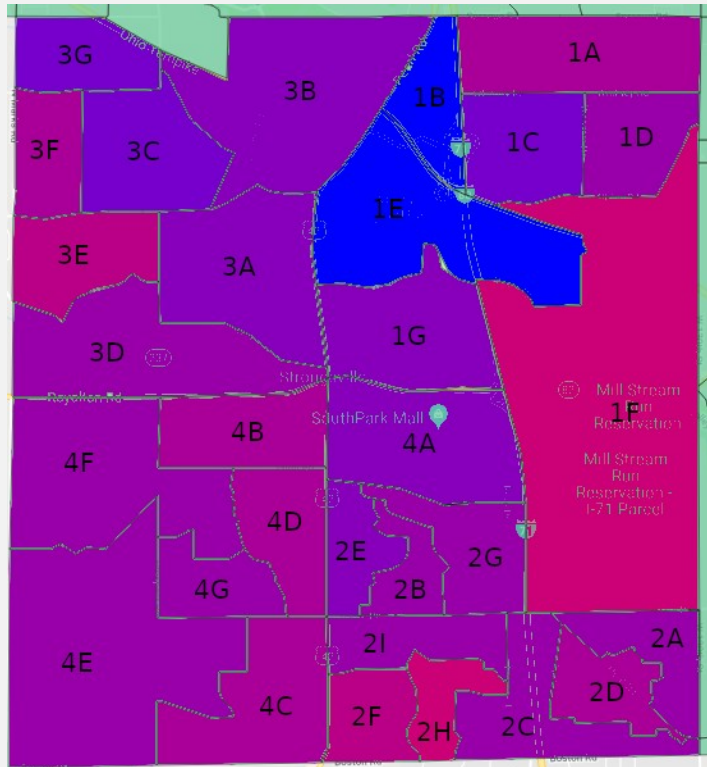

STRONGSVILLE GOP

CONGRESS - GONZALEZ

Precinct	Votes	Result	Precinct	Votes	Result
01-F	518	61.59%	02-A	357	56.49%
02-H	349	61.12%	04-G	385	56.29%
04-D	306	60.83%	03-A	447	56.23%
02-F	368	60.53%	04-F	352	55.61%
02-D	335	59.93%	02-B	281	55.10%
04-B	461	59.87%	04-E	408	54.55%
01-D	468	59.69%	03-G	302	54.22%
01-A	442	59.33%	03-B	395	54.04%
03-F	390	58.91%	02-E	193	53.61%
04-C	480	58.25%	04-A	394	53.24%
03-E	482	58.21%	01-G	326	52.84%
03-D	484	57.76%	03-C	433	52.68%
02-C	372	57.67%	01-C	357	52.12%
02-G	356	57.51%	01-E	249	45.60%
02-I	375	56.65%	01-B	119	37.42%

STRONGSVILLE GOP

SCHOOL LEVY - YES

Precinct	Votes	Result	Precinct	Votes	Result
01-B	176	58.67%	03-B	281	38.39%
01-E	249	46.72%	04-A	280	38.20%
04-D	225	44.82%	01-C	253	36.61%
02-A	284	44.44%	04-B	287	36.56%
02-F	264	43.78%	02-E	131	36.39%
02-I	291	43.69%	03-C	304	36.32%
02-D	241	42.28%	01-G	217	36.05%
04-E	315	41.67%	02-C	225	34.83%
02-B	216	41.62%	01-A	259	34.35%
03-E	345	41.62%	04-F	217	34.23%
04-G	280	40.23%	03-D	286	33.89%
01-D	324	40.10%	03-A	261	32.83%
04-C	322	38.84%	03-G	175	31.03%
02-G	242	38.72%	03-F	194	28.78%
02-H	224	38.69%	01-F	237	28.01%

STRONGSVILLE GOP

US SENATE - RENACCCI

Precinct	Votes	Result	Precinct	Votes	Result
02-H	319	55.09%	01-D	397	48.65%
01-F	468	54.74%	04-G	338	48.63%
02-F	329	53.76%	02-B	249	48.63%
03-E	440	52.88%	02-A	314	48.61%
04-D	266	51.95%	04-E	361	48.01%
04-C	436	51.84%	01-G	297	47.67%
04-B	409	51.45%	03-A	386	47.60%
02-D	292	51.32%	03-B	347	46.83%
03-F	351	51.09%	02-E	172	46.74%
01-A	389	50.98%	04-A	347	46.02%
02-G	313	49.29%	03-C	387	45.80%
04-F	314	49.06%	03-G	255	44.66%
02-C	322	48.94%	01-C	310	44.41%
03-D	416	48.83%	01-E	216	39.34%
02-I	331	48.75%	01-B	107	33.23%