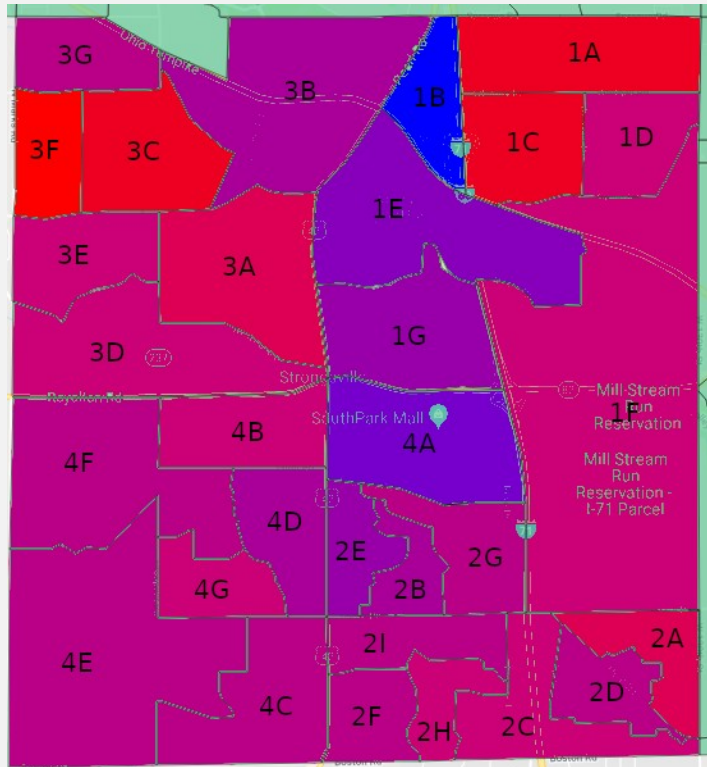

STRONGSVILLE GOP

SCHOOL LEVY - YES

Precinct	Votes	Result	Precinct	Votes	Result
01-B	176	58.67%	03-B	281	38.39%
01-E	249	46.72%	04-A	280	38.20%
04-D	225	44.82%	01-C	253	36.61%
02-A	284	44.44%	04-B	287	36.56%
02-F	264	43.78%	02-E	131	36.39%
02-I	291	43.69%	03-C	304	36.32%
02-D	241	42.28%	01-G	217	36.05%
04-E	315	41.67%	02-C	225	34.83%
02-B	216	41.62%	01-A	259	34.35%
03-E	345	41.62%	04-F	217	34.23%
04-G	280	40.23%	03-D	286	33.89%
01-D	324	40.10%	03-A	261	32.83%
04-C	322	38.84%	03-G	175	31.03%
02-G	242	38.72%	03-F	194	28.78%
02-H	224	38.69%	01-F	237	28.01%

STRONGSVILLE GOP

COUNTY EXEC - CORRIGAN

Precinct	Votes	Result	Precinct	Votes	Result
01-F	522	62.97%	04-F	344	55.13%
02-H	346	60.70%	03-F	366	55.04%
02-F	354	59.40%	04-G	367	54.29%
03-E	472	58.85%	02-B	268	53.92%
04-C	473	58.18%	02-G	328	53.77%
01-A	428	57.76%	03-A	416	53.40%
04-B	438	57.48%	02-I	344	53.33%
04-D	284	57.14%	03-B	379	53.01%
01-D	436	56.70%	04-A	384	52.17%
02-A	351	56.52%	03-G	285	52.01%
03-D	465	56.50%	01-C	350	51.78%
02-D	307	56.12%	03-C	417	51.10%
04-E	408	55.97%	01-G	312	51.06%
02-E	198	55.31%	01-E	250	46.38%
02-C	353	55.24%	01-B	131	41.99%

STRONGSVILLE GOP

VOTER TURNOUT

Precinct	Votes	Turnout	Precinct	Votes	Turnout
03-F	390	70.09%	03-G	302	63.41%
01-A	442	69.37%	02-D	335	63.34%
01-C	357	68.99%	02-F	368	63.34%
03-C	433	68.44%	02-I	375	63.34%
02-A	357	67.28%	04-E	408	62.96%
03-A	447	67.10%	02-G	356	62.83%
03-E	482	65.92%	04-F	352	62.37%
01-D	468	65.63%	04-D	306	61.01%
04-B	461	65.61%	03-B	395	60.89%
02-H	349	65.49%	02-B	281	60.11%
03-D	484	65.27%	01-G	326	59.32%
04-G	385	65.26%	02-E	193	58.40%
02-C	372	64.90%	01-E	249	56.77%
01-F	518	64.70%	04-A	394	53.47%
04-C	480	63.87%	01-B	119	32.67%