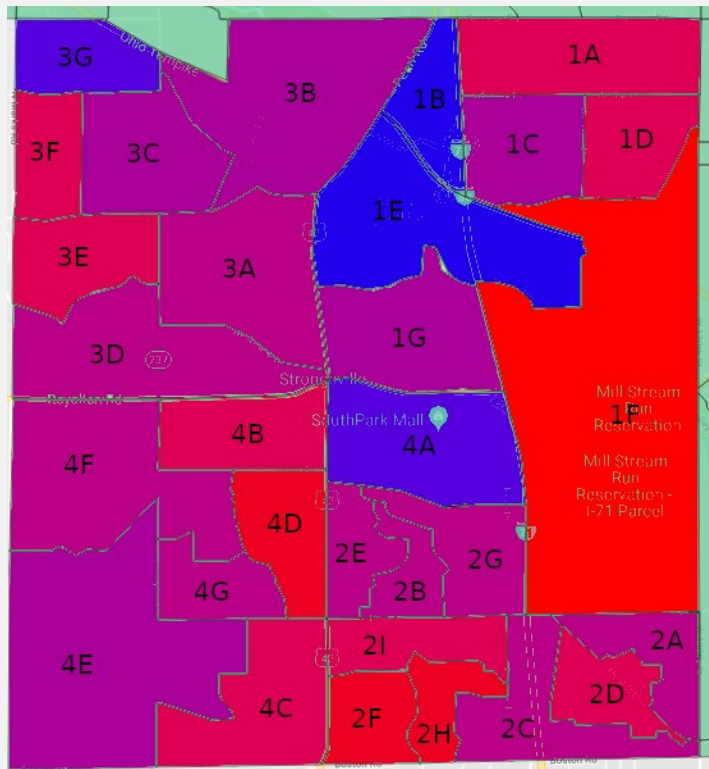

2018 ELECTION RESULTS

Shannon Burns
Strongsville GOP President

Shannon@VictorySolutions.us

440-263-2915

STRONGSVILLE GOP

GOVERNOR - DEWINE

Precinct	Votes	Result	Precinct	Votes	Result
01-F	520	60.1%	03-D	453	53.0%
02-F	366	59.4%	03-A	429	53.0%
02-H	348	59.0%	04-F	339	52.9%
04-D	299	58.5%	04-G	369	52.7%
04-B	462	57.5%	02-E	192	52.6%
03-E	478	57.2%	02-A	339	52.3%
02-D	325	56.3%	04-E	391	51.9%
04-C	469	55.6%	03-B	381	51.1%
01-D	460	55.6%	01-C	358	51.1%
03-F	376	54.9%	01-G	318	50.8%
01-A	414	54.5%	03-C	426	50.7%
02-I	369	54.1%	04-A	377	49.7%
02-C	357	53.9%	03-G	284	49.7%
02-G	344	53.6%	01-E	232	42.0%
02-B	276	53.5%	01-B	115	35.4%

STRONGSVILLE GOP

CONGRESS - GONZALEZ

Precinct	Votes	Result	Precinct	Votes	Result
01-F	518	61.59%	02-A	357	56.49%
02-H	349	61.12%	04-G	385	56.29%
04-D	306	60.83%	03-A	447	56.23%
02-F	368	60.53%	04-F	352	55.61%
02-D	335	59.93%	02-B	281	55.10%
04-B	461	59.87%	04-E	408	54.55%
01-D	468	59.69%	03-G	302	54.22%
01-A	442	59.33%	03-B	395	54.04%
03-F	390	58.91%	02-E	193	53.61%
04-C	480	58.25%	04-A	394	53.24%
03-E	482	58.21%	01-G	326	52.84%
03-D	484	57.76%	03-C	433	52.68%
02-C	372	57.67%	01-C	357	52.12%
02-G	356	57.51%	01-E	249	45.60%
02-I	375	56.65%	01-B	119	37.42%

STRONGSVILLE GOP

SCHOOL LEVY - YES

Precinct	Votes	Result	Precinct	Votes	Result
01-B	176	58.67%	03-B	281	38.39%
01-E	249	46.72%	04-A	280	38.20%
04-D	225	44.82%	01-C	253	36.61%
02-A	284	44.44%	04-B	287	36.56%
02-F	264	43.78%	02-E	131	36.39%
02-I	291	43.69%	03-C	304	36.32%
02-D	241	42.28%	01-G	217	36.05%
04-E	315	41.67%	02-C	225	34.83%
02-B	216	41.62%	01-A	259	34.35%
03-E	345	41.62%	04-F	217	34.23%
04-G	280	40.23%	03-D	286	33.89%
01-D	324	40.10%	03-A	261	32.83%
04-C	322	38.84%	03-G	175	31.03%
02-G	242	38.72%	03-F	194	28.78%
02-H	224	38.69%	01-F	237	28.01%