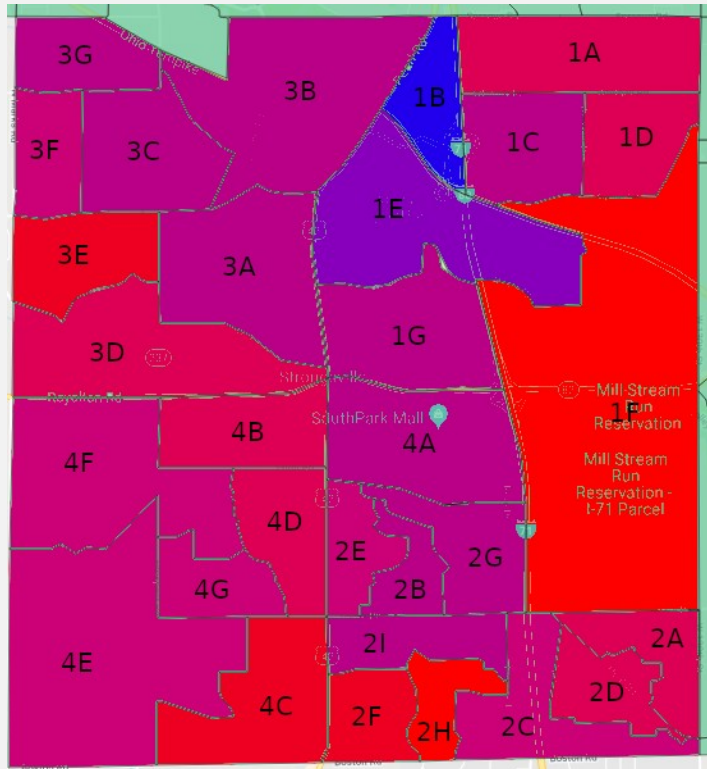

STRONGSVILLE GOP

SCHOOL LEVY - YES

Precinct	Votes	Result	Precinct	Votes	Result
01-B	176	58.67%	03-B	281	38.39%
01-E	249	46.72%	04-A	280	38.20%
04-D	225	44.82%	01-C	253	36.61%
02-A	284	44.44%	04-B	287	36.56%
02-F	264	43.78%	02-E	131	36.39%
02-I	291	43.69%	03-C	304	36.32%
02-D	241	42.28%	01-G	217	36.05%
04-E	315	41.67%	02-C	225	34.83%
02-B	216	41.62%	01-A	259	34.35%
03-E	345	41.62%	04-F	217	34.23%
04-G	280	40.23%	03-D	286	33.89%
01-D	324	40.10%	03-A	261	32.83%
04-C	322	38.84%	03-G	175	31.03%
02-G	242	38.72%	03-F	194	28.78%
02-H	224	38.69%	01-F	237	28.01%

STRONGSVILLE GOP

US SENATE - RENACCCI

Precinct	Votes	Result	Precinct	Votes	Result
02-H	319	55.09%	01-D	397	48.65%
01-F	468	54.74%	04-G	338	48.63%
02-F	329	53.76%	02-B	249	48.63%
03-E	440	52.88%	02-A	314	48.61%
04-D	266	51.95%	04-E	361	48.01%
04-C	436	51.84%	01-G	297	47.67%
04-B	409	51.45%	03-A	386	47.60%
02-D	292	51.32%	03-B	347	46.83%
03-F	351	51.09%	02-E	172	46.74%
01-A	389	50.98%	04-A	347	46.02%
02-G	313	49.29%	03-C	387	45.80%
04-F	314	49.06%	03-G	255	44.66%
02-C	322	48.94%	01-C	310	44.41%
03-D	416	48.83%	01-E	216	39.34%
02-I	331	48.75%	01-B	107	33.23%

STRONGSVILLE GOP

COUNTY EXEC - CORRIGAN

Precinct	Votes	Result	Precinct	Votes	Result
01-F	522	62.97%	04-F	344	55.13%
02-H	346	60.70%	03-F	366	55.04%
02-F	354	59.40%	04-G	367	54.29%
03-E	472	58.85%	02-B	268	53.92%
04-C	473	58.18%	02-G	328	53.77%
01-A	428	57.76%	03-A	416	53.40%
04-B	438	57.48%	02-I	344	53.33%
04-D	284	57.14%	03-B	379	53.01%
01-D	436	56.70%	04-A	384	52.17%
02-A	351	56.52%	03-G	285	52.01%
03-D	465	56.50%	01-C	350	51.78%
02-D	307	56.12%	03-C	417	51.10%
04-E	408	55.97%	01-G	312	51.06%
02-E	198	55.31%	01-E	250	46.38%
02-C	353	55.24%	01-B	131	41.99%