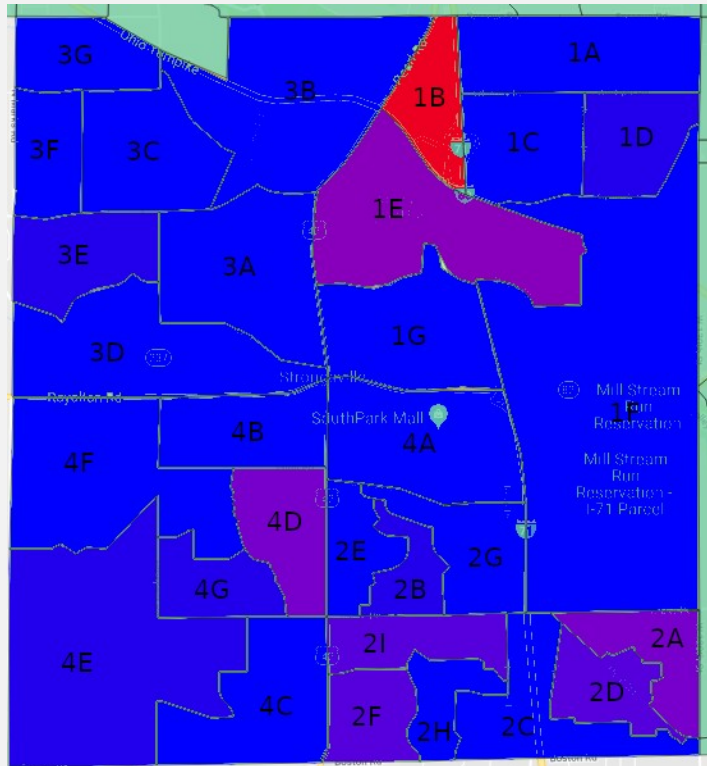

2018 ELECTION RESULTS

Shannon Burns
Strongsville GOP President

Shannon@VictorySolutions.us

440-263-2915

STRONGSVILLE GOP

GOVERNOR - DEWINE

Precinct	Votes	Result	Precinct	Votes	Result
01-F	520	60.1%	03-D	453	53.0%
02-F	366	59.4%	03-A	429	53.0%
02-H	348	59.0%	04-F	339	52.9%
04-D	299	58.5%	04-G	369	52.7%
04-B	462	57.5%	02-E	192	52.6%
03-E	478	57.2%	02-A	339	52.3%
02-D	325	56.3%	04-E	391	51.9%
04-C	469	55.6%	03-B	381	51.1%
01-D	460	55.6%	01-C	358	51.1%
03-F	376	54.9%	01-G	318	50.8%
01-A	414	54.5%	03-C	426	50.7%
02-I	369	54.1%	04-A	377	49.7%
02-C	357	53.9%	03-G	284	49.7%
02-G	344	53.6%	01-E	232	42.0%
02-B	276	53.5%	01-B	115	35.4%

STRONGSVILLE GOP

CONGRESS - GONZALEZ

Precinct	Votes	Result	Precinct	Votes	Result
01-F	518	61.59%	02-A	357	56.49%
02-H	349	61.12%	04-G	385	56.29%
04-D	306	60.83%	03-A	447	56.23%
02-F	368	60.53%	04-F	352	55.61%
02-D	335	59.93%	02-B	281	55.10%
04-B	461	59.87%	04-E	408	54.55%
01-D	468	59.69%	03-G	302	54.22%
01-A	442	59.33%	03-B	395	54.04%
03-F	390	58.91%	02-E	193	53.61%
04-C	480	58.25%	04-A	394	53.24%
03-E	482	58.21%	01-G	326	52.84%
03-D	484	57.76%	03-C	433	52.68%
02-C	372	57.67%	01-C	357	52.12%
02-G	356	57.51%	01-E	249	45.60%
02-I	375	56.65%	01-B	119	37.42%

STRONGSVILLE GOP

SCHOOL LEVY - YES

Precinct	Votes	Result	Precinct	Votes	Result
01-B	176	58.67%	03-B	281	38.39%
01-E	249	46.72%	04-A	280	38.20%
04-D	225	44.82%	01-C	253	36.61%
02-A	284	44.44%	04-B	287	36.56%
02-F	264	43.78%	02-E	131	36.39%
02-I	291	43.69%	03-C	304	36.32%
02-D	241	42.28%	01-G	217	36.05%
04-E	315	41.67%	02-C	225	34.83%
02-B	216	41.62%	01-A	259	34.35%
03-E	345	41.62%	04-F	217	34.23%
04-G	280	40.23%	03-D	286	33.89%
01-D	324	40.10%	03-A	261	32.83%
04-C	322	38.84%	03-G	175	31.03%
02-G	242	38.72%	03-F	194	28.78%
02-H	224	38.69%	01-F	237	28.01%